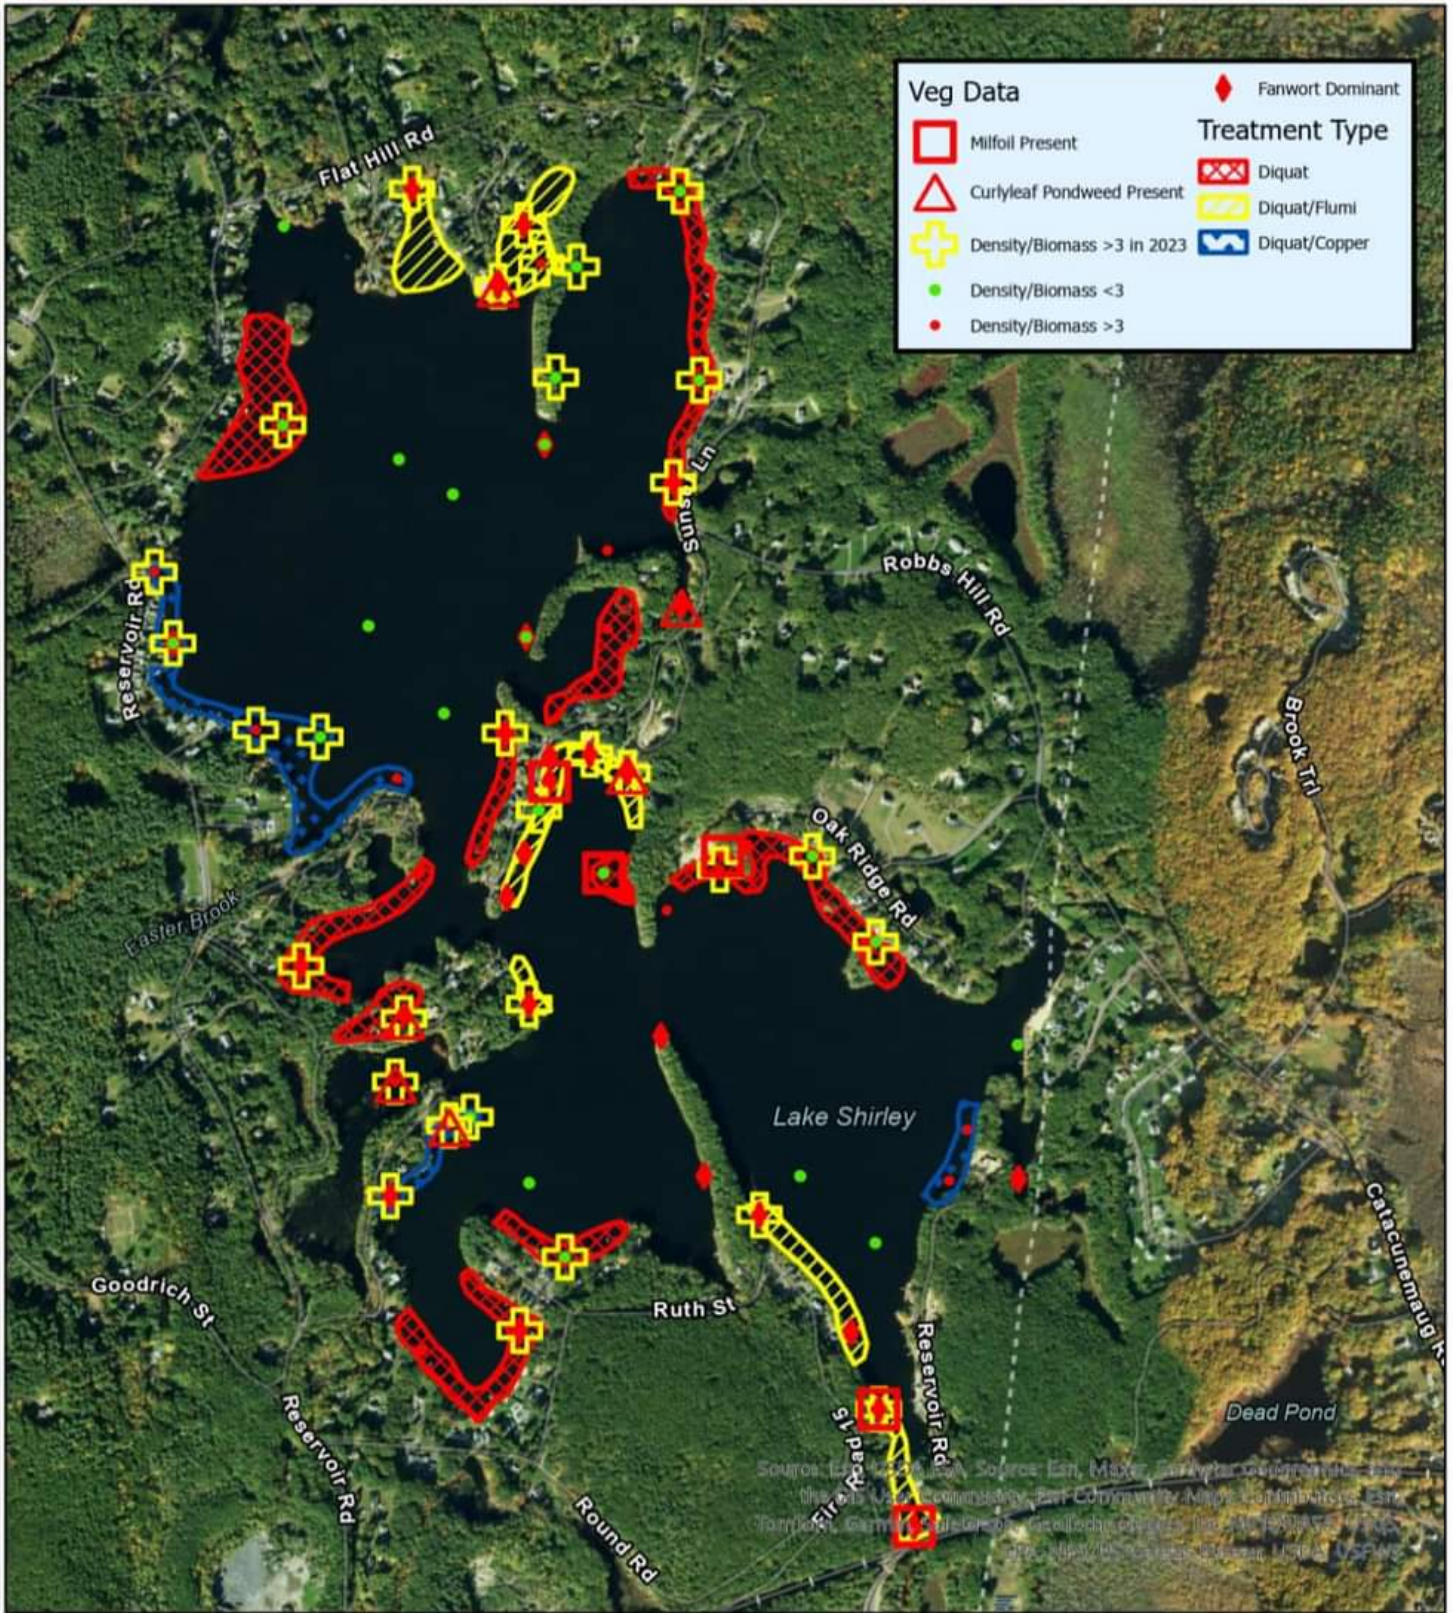

Figure: Lake Shirley 2024 Proposed Treatment Areas (58.7 acres)

Lake Shirley
Lunenburg/Shirley, MA

Map Date: 07/01/2024
Prepared by: DMM
Office: SHREWSBURY, MA